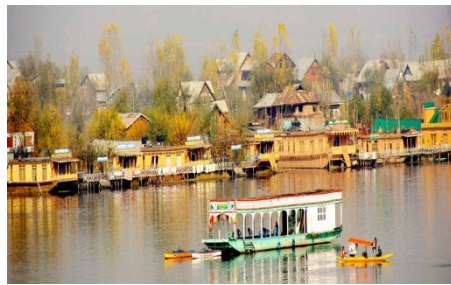

SAMBHAV HOLIDAYS
— Your Dream Destination —

VAISHNO DEVI - 03NIGHTS/04DAYS

HIGHLIGHTS:

- Arrival at Jammu Katra
- Katra for Darshan
- Jammu Sightseen
- Departure to Jammu

Day 01

PICK UP JAMMU AND TRANSFER TO KATRA

Arrive at Jammu airport/ railway station and transfer to Katra. On arrival in Katra check-in at hotel and night stay.

Day 02

THIS MORNING DAY FREE FOR DARSHAN

Start the 2nd day of your Vaishno Devi tour with breakfast, then proceed to Mata Vaishno Devi Bhawan- one of the most popular pilgrimage of India situated in Trikuta Hills. Yatra involves a trek of nearly 14 Kms from Ban Ganga Bridge in Katra. An alternate way to perform darshans is by battery operated cars, ponies/palkis/helicopter.

(At their own) If time permits, visit Ardhkuwari & Bhairo Temple. Now a ropeway connects Vaishno Devi Bhavan to Bhairo Temple. After visiting the temples, return to the hotel and Overnight stay at Katra and relax in your hotel.

SAMBHAV HOLIDAYS
— Your Dream Destination —

Day 03

KATRA - JAMMU

Start the 3rd day free for local sightseeing visit Bahu Fort, Maharaja Palace, Zoo, and Fish Museum evening return dinner and night stay.

Day 04